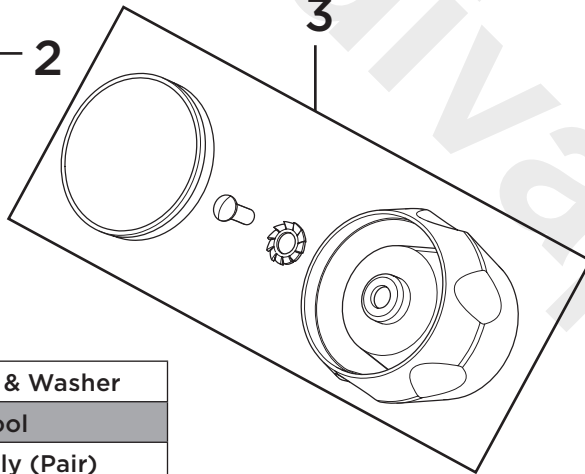

**Product Code:** CM SNK EF C  
**Revision:** D2

1

2

3

5

4

6

7

1	Reinforcing Plate & Washer
2	EasyFit Tool
3	Handle Assembly (Pair)
4	1/2" Ceramic Disc Valves
5	Spout Seals Kit
6	Anti-Splash
7	M5x12 & M5x14 Screw Pack
8	EasyFit Pack
9	Isolation Valves (Pair)
10	Molykote Grease
11	1/2" BSP Flexible Tails (Pair)

**Product Code:** CM SNK EF C  
**Revision:** D2

1	Reinforcing Plate & Washer
2	EasyFit Tool
3	Handle Assembly (Pair)
4	1/2" Ceramic Disc Valves
5	Spout Seals Kit
6	Anti-Splash
7	M5x12 & M5x14 Screw Pack
8	EasyFit Pack
9	Isolation Valves (Pair)
10	Molykote Grease
11	1/2" BSP Flexible Tails (Pair)