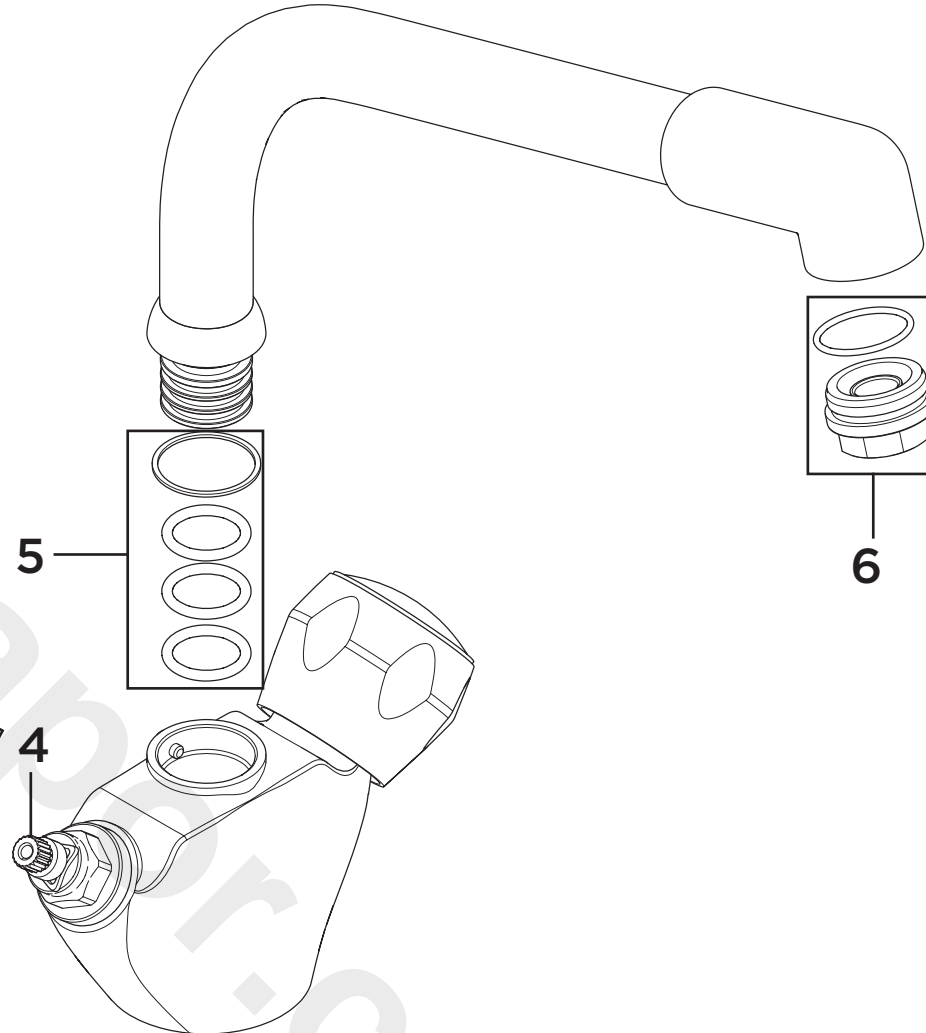

**Product Code:** CM SNK EF C  
**Revision:** D2

1

2

3

5

4

6

7

1	Reinforcing Plate & Washer
2	EasyFit Tool
3	Handle Assembly (Pair)
4	1/2" Ceramic Disc Valves
5	Spout Seals Kit
6	Anti-Splash
7	M5x12 & M5x14 Screw Pack
8	EasyFit Pack
9	Isolation Valves (Pair)
10	Molykote Grease
11	1/2" BSP Flexible Tails (Pair)

**Product Code:** CM SNK EF C  
**Revision:** D2

1	Reinforcing Plate & Washer
2	EasyFit Tool
3	Handle Assembly (Pair)
4	1/2" Ceramic Disc Valves
5	Spout Seals Kit
6	Anti-Splash
7	M5x12 & M5x14 Screw Pack
8	EasyFit Pack
9	Isolation Valves (Pair)
10	Molykote Grease
11	1/2" BSP Flexible Tails (Pair)