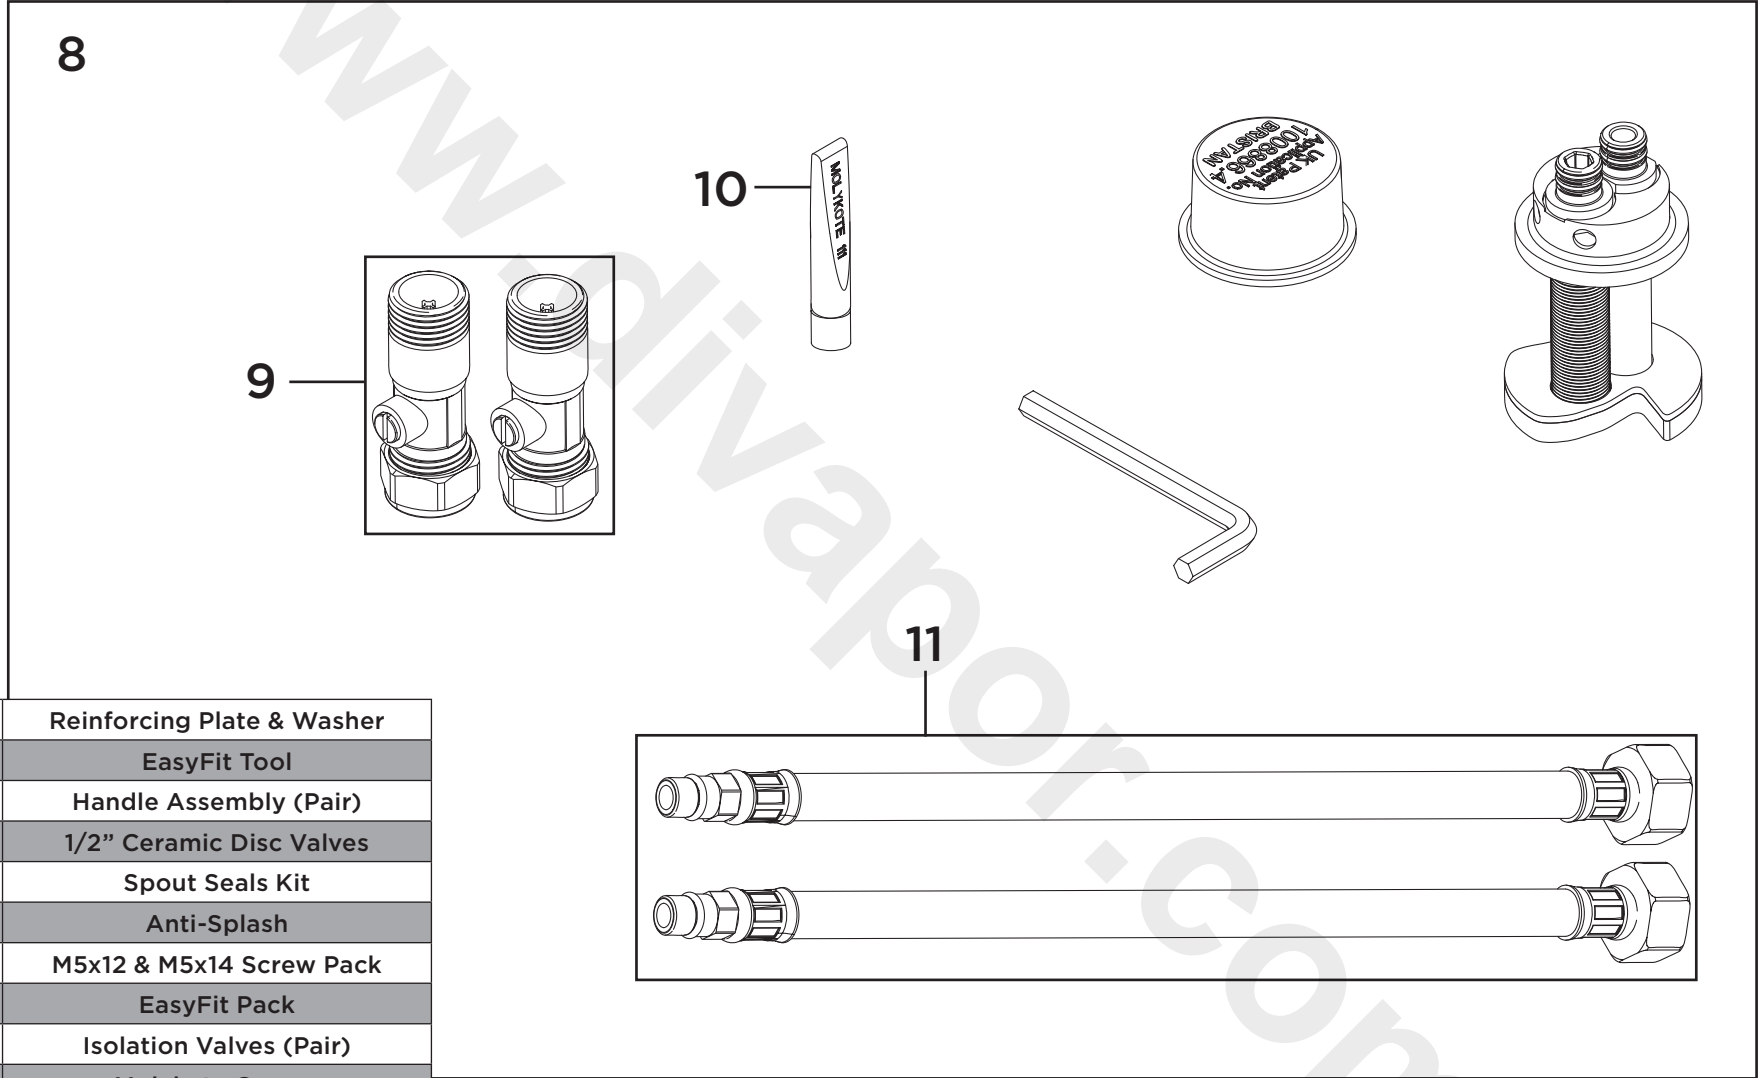

**Product Code:** CM SNK EF C  
**Revision:** D2

1

2

3

5

4

6

7

1	Reinforcing Plate & Washer
2	EasyFit Tool
3	Handle Assembly (Pair)
4	1/2" Ceramic Disc Valves
5	Spout Seals Kit
6	Anti-Splash
7	M5x12 & M5x14 Screw Pack
8	EasyFit Pack
9	Isolation Valves (Pair)
10	Molykote Grease
11	1/2" BSP Flexible Tails (Pair)

**Product Code:** CM SNK EF C  
**Revision:** D2

1	Reinforcing Plate & Washer
2	EasyFit Tool
3	Handle Assembly (Pair)
4	1/2" Ceramic Disc Valves
5	Spout Seals Kit
6	Anti-Splash
7	M5x12 & M5x14 Screw Pack
8	EasyFit Pack
9	Isolation Valves (Pair)
10	Molykote Grease
11	1/2" BSP Flexible Tails (Pair)